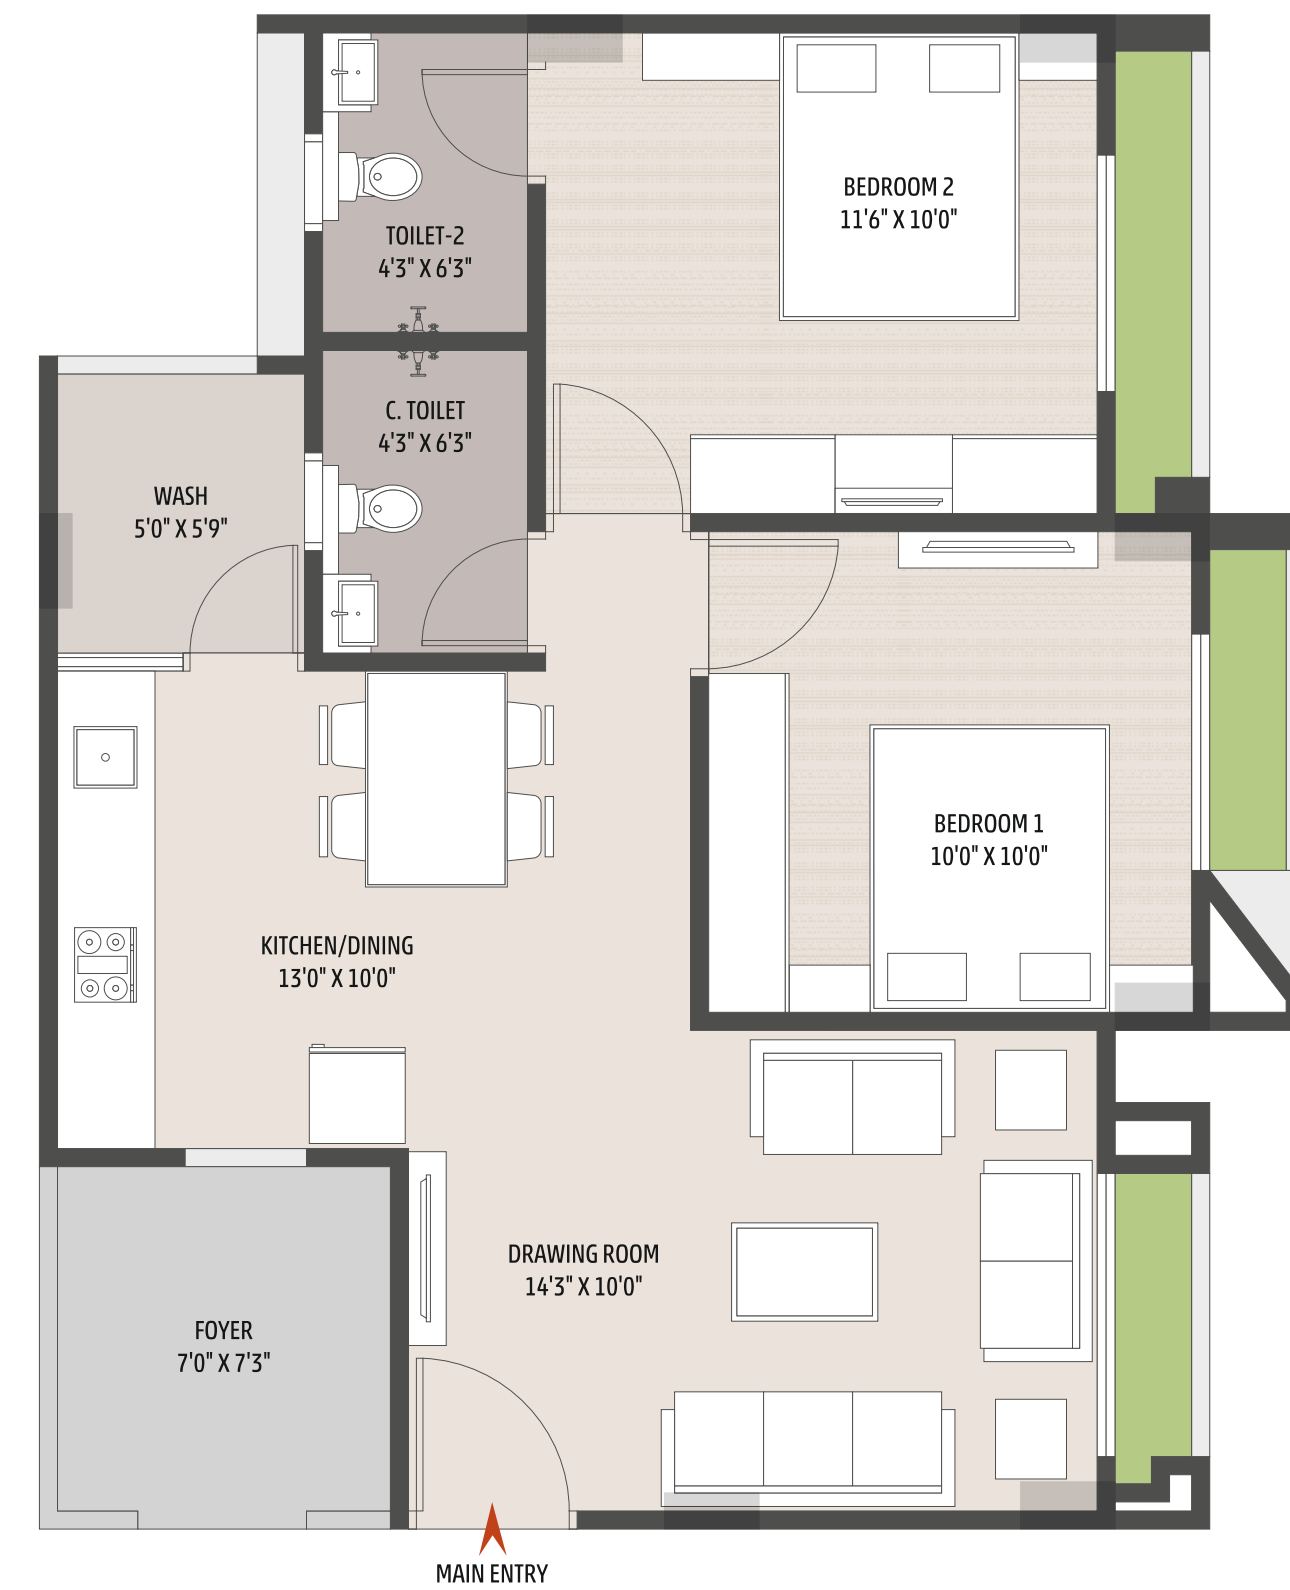

CCTV CAMERA

COMMON TOILET

PLANTER  
WITH LIGHT

DESIGNED FOYER

MULTI PURPOSE  
COURT

THE HEAVEN OF  
GROWTH & FUTURE

TYPICAL FLOOR

3 BHK - BLOCK A,B