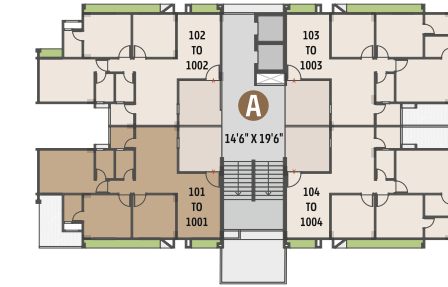

CCTV CAMERA

COMMON TOILET

PLANTER  
WITH LIGHT

DESIGNED FOYER

MULTI PURPOSE  
COURT

THE HEAVEN OF  
GROWTH & FUTURE

TYPICAL FLOOR

3 BHK - BLOCK A,B