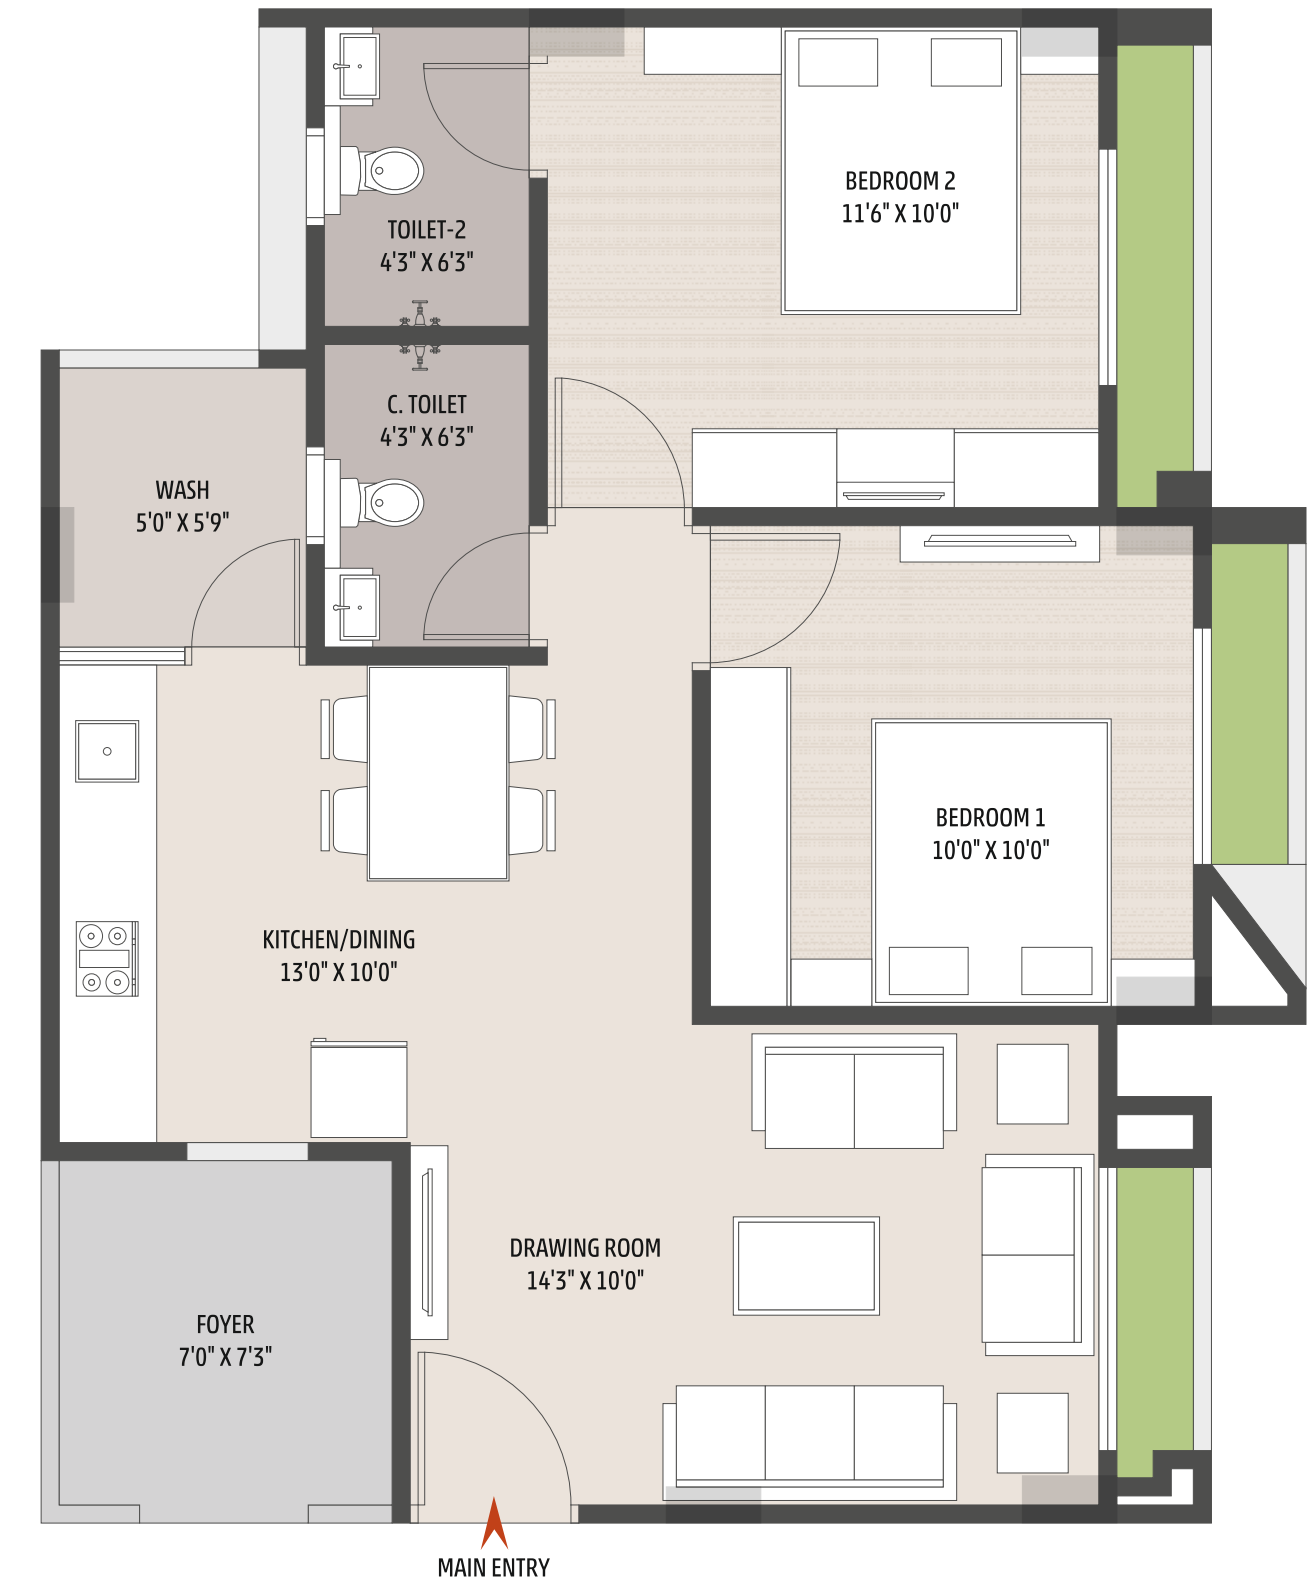

CCTV CAMERA

COMMON TOILET

PLANTER  
WITH LIGHT

DESIGNED FOYER

MULTI PURPOSE  
COURT

THE HEAVEN OF  
GROWTH & FUTURE

TYPICAL FLOOR

3 BHK - BLOCK A,B