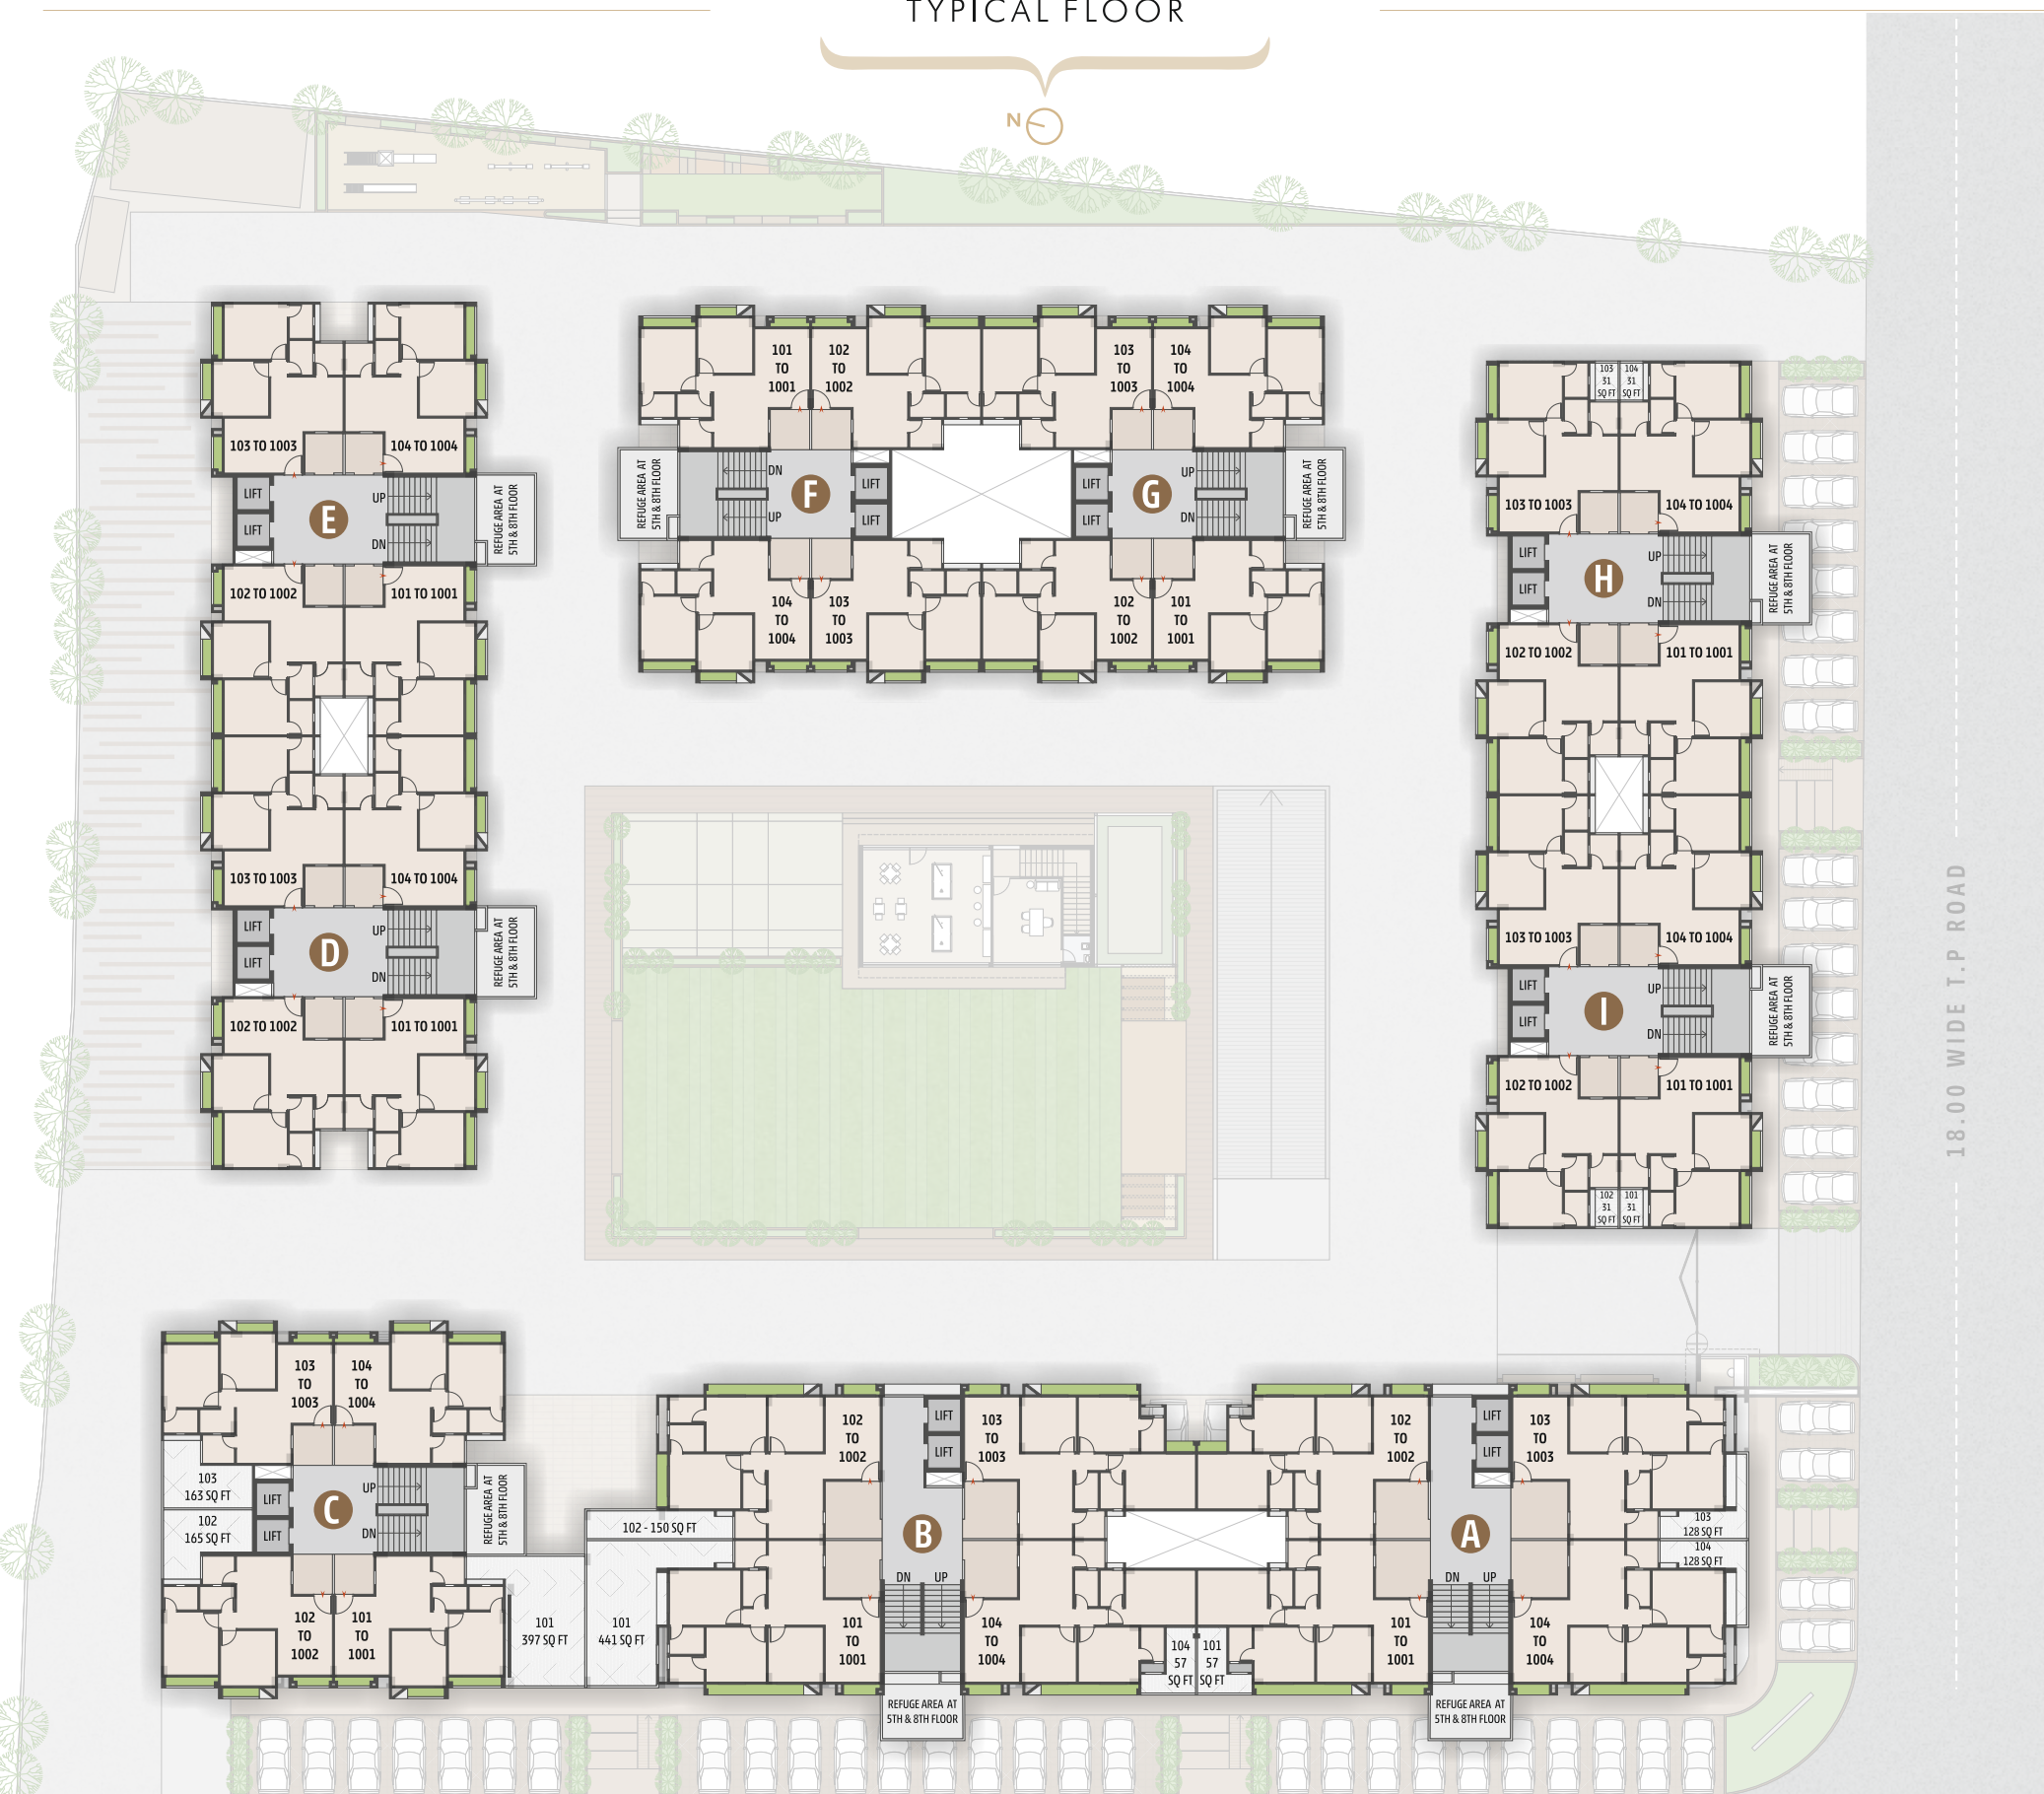

CCTV CAMERA

COMMON TOILET

PLANTER  
WITH LIGHT

DESIGNED FOYER

MULTI PURPOSE  
COURT

THE HEAVEN OF  
GROWTH & FUTURE

TYPICAL FLOOR

3 BHK - BLOCK A,B